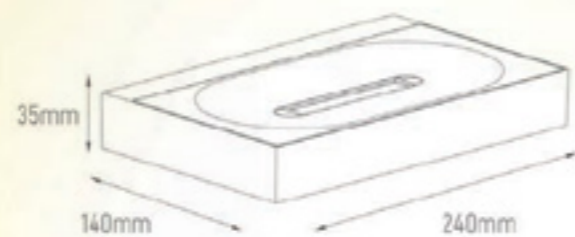

INFORMAZIONI TECNICHE

Type of Protection: **IP20**

Wattage: **18W**

Luminous Flux: **1710lm**

Luminous Efficacy: **95lm/W**

Color: **3000K**

LANCIO

ARON