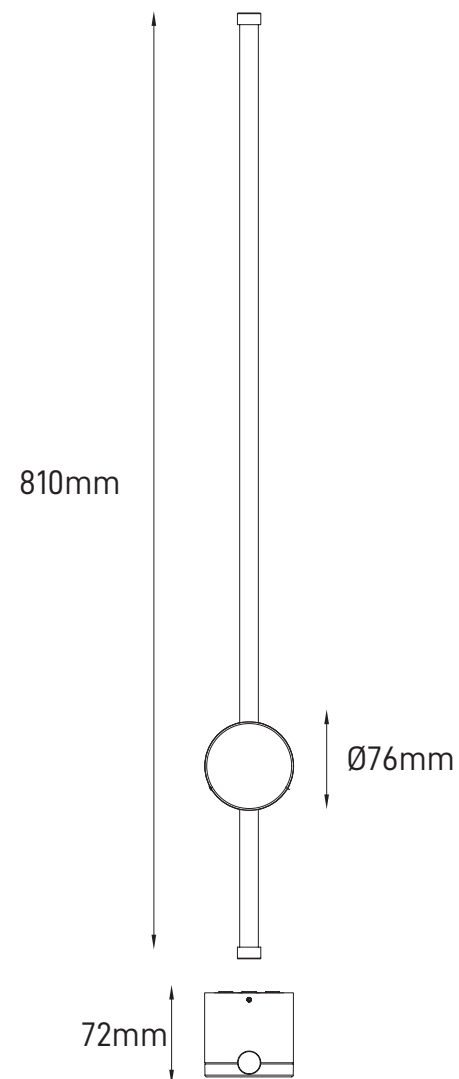

New

Lince

OUTDOOR & GARDEN

ARON
LIGHT

New Lince

OUTDOOR & GARDEN

The Lince luminaire is a piece of lighting that stands out for its contemporary design, offering a modern and timeless aesthetic.

TECHNICAL Information

Wattage: 14W

Color Temperature: 3000K

Total Luminous Flux: 1290lm

Luminous Efficacy: 92lm/W

Beam Angle: 120°

Body Material: Aluminum

NEW

ARON