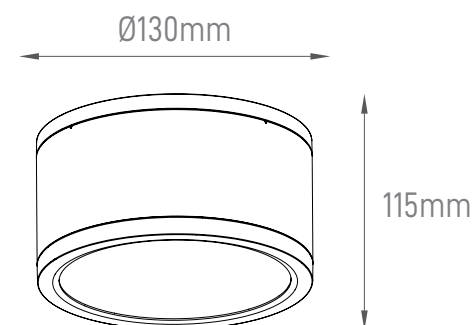

Desmi

OUTDOOR

ARON
LIGHT

Desmi

OUTDOOR

The Desmi is a surface downlight that combines efficiency, quality and design, 18W, with a luminous flux of 1900 lumens, available with an angle of 60°, 3000K and IP65.

ARON
LIGHT

TECHNICAL

Information

Wattage: 18W

Color Temperature: 3000K

Total Luminous Flux: 1900lm

Luminous Efficacy: 106lm/w

Beam Angle: 60°

Body Material: Die-Cast Aluminium

Mounting Type: Surface

SKU: ILAR-02095

ARON
LIGHT

ACCESS THE PRODUCTS ON OUR WEBSITE